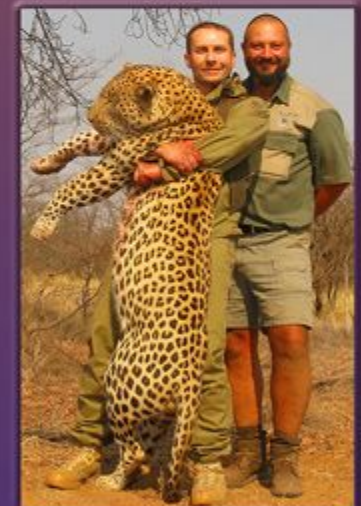

REALLY WILD AFRICA