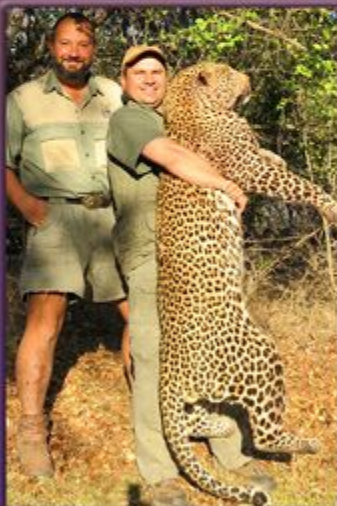

REALLY WILD AFRICA