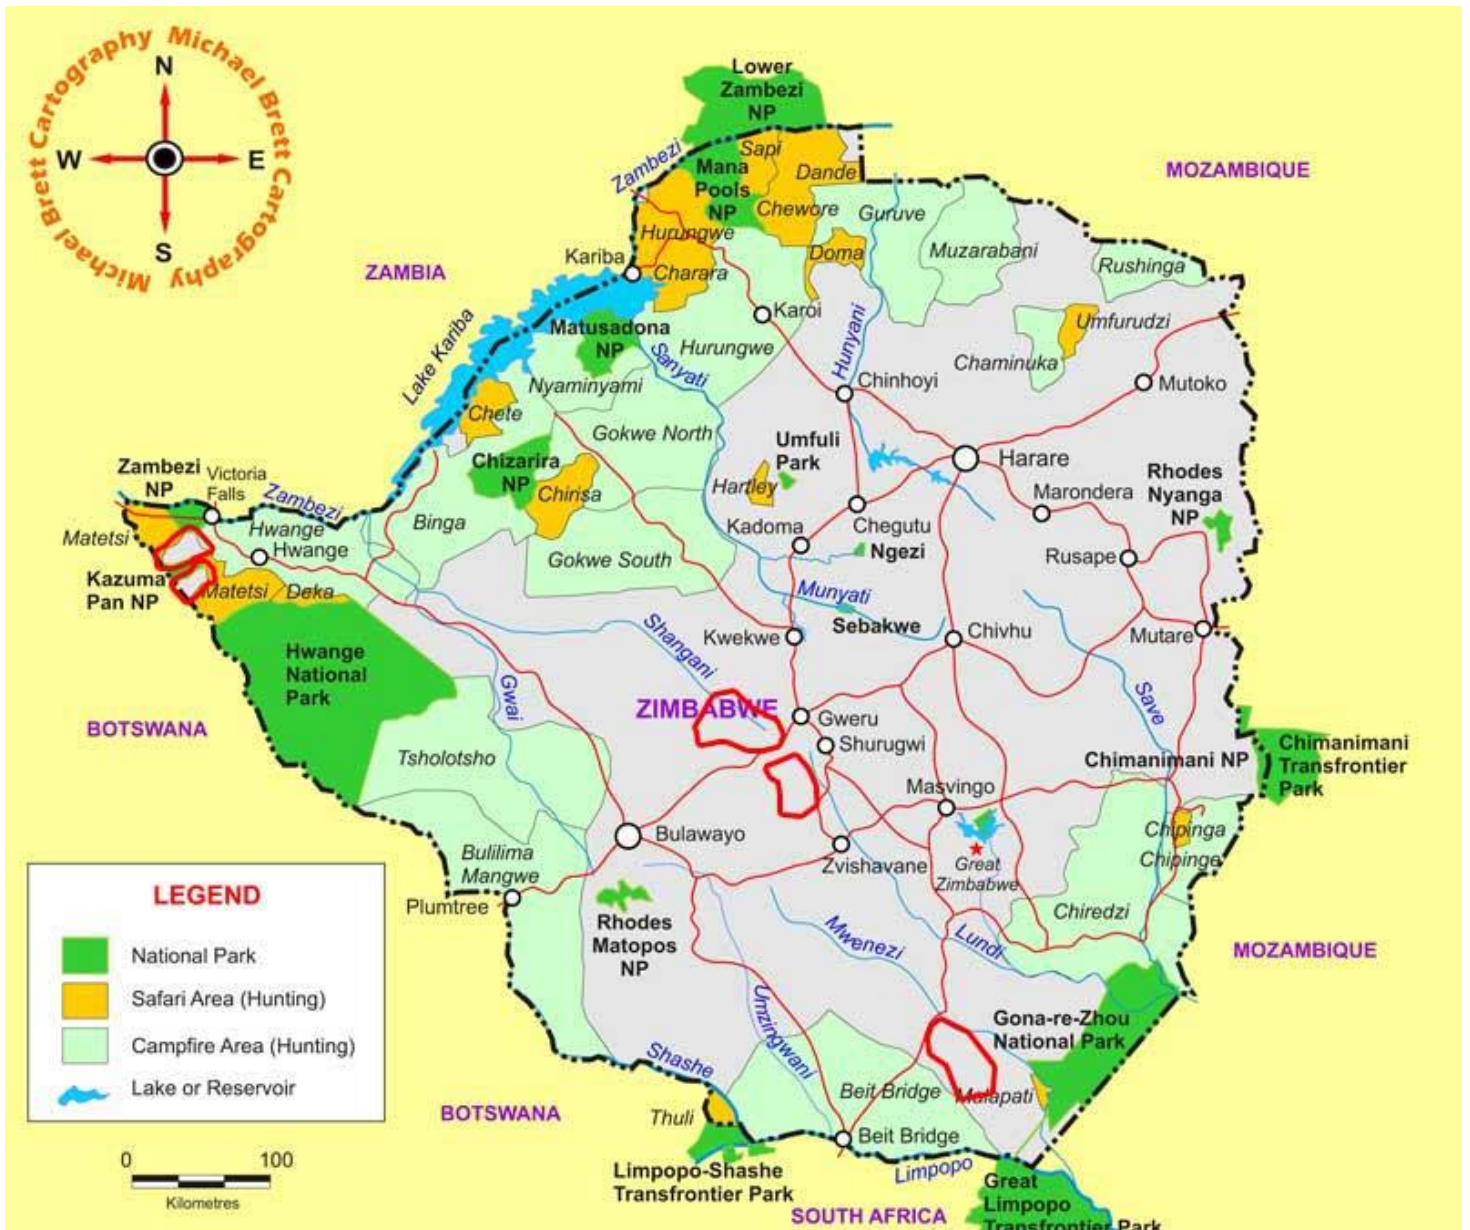

ZIMBABWE

WE PROVIDE BUBI RIVER, SHINGANI AND KAZUMA SAFARI AREA

Our primary hunting concessions are located in Bulawayo (Shangani area) and northwestern Zimbabwe and include parts of the famous Matetsi Safari Area, as well as several other blocks of excellent hunting territory in this region of the country. Air charters are not required to reach these hunting areas, which is another savings that you will realize. All of the camps are very comfortable and feature full bath facilities in all of the rooms, as well as comfortable dining areas and a traditional African fire pit for enjoying "sundowners" and a bit of storytelling. The PH's are some of the very best we have ever hunted with and regularly receive great review from our clients. Due to the vast amount of game country and various safari camps available to us, we are able to offer a wide variety of hunting packages and can custom tailor programs to meet your specific interests. Non-hunting guests are always welcome and can either accompany the safari, or just relax and enjoy the tranquility of Africa in camp. For over a decade this has been one of our top choices for African big game hunting and continues to be so today.

This area is populated with Elephant, Buffalo, Leopard and Sable as well as the more common plains game species such as Kudu, Waterbuck, Bushbuck, Eland, Zebra, Impala, Warthog, etc.

P. O. Box 713, Warmbaths, 0480, Limpopo, South Africa
R.S.A. Tel: +27 71 487 7227 RUS Tel: +7 903 001 22 11
E-mail: info@ragozin.com Website: www.ragozin.com

TAKE YOUR BEST TROPHY

ZIMBABWE

THE MAP OF SAFARI AREA

P. O. Box 713, Warmbaths, 0480, Limpopo, South Africa
 R.S.A. Tel: +27 71 487 7227 RUS Tel: +7 903 001 22 11
 E-mail: info@ragozin.com Website: www.ragozin.com
TAKE YOUR BEST TROPHY

OUR PROGRAMMS

14 DAYS ELEPHANT AND PLAINS GAME PROGRAMM KAZUMA - \$65.000 (All incl.)

14 DAYS ELEPHANT AND PLAINS GAME PROGRAMM SHANGANI - \$45.000 (All incl.)

14 DAYS LEOPARD (BAITING) KAZUMA - \$33.000 (All incl.)